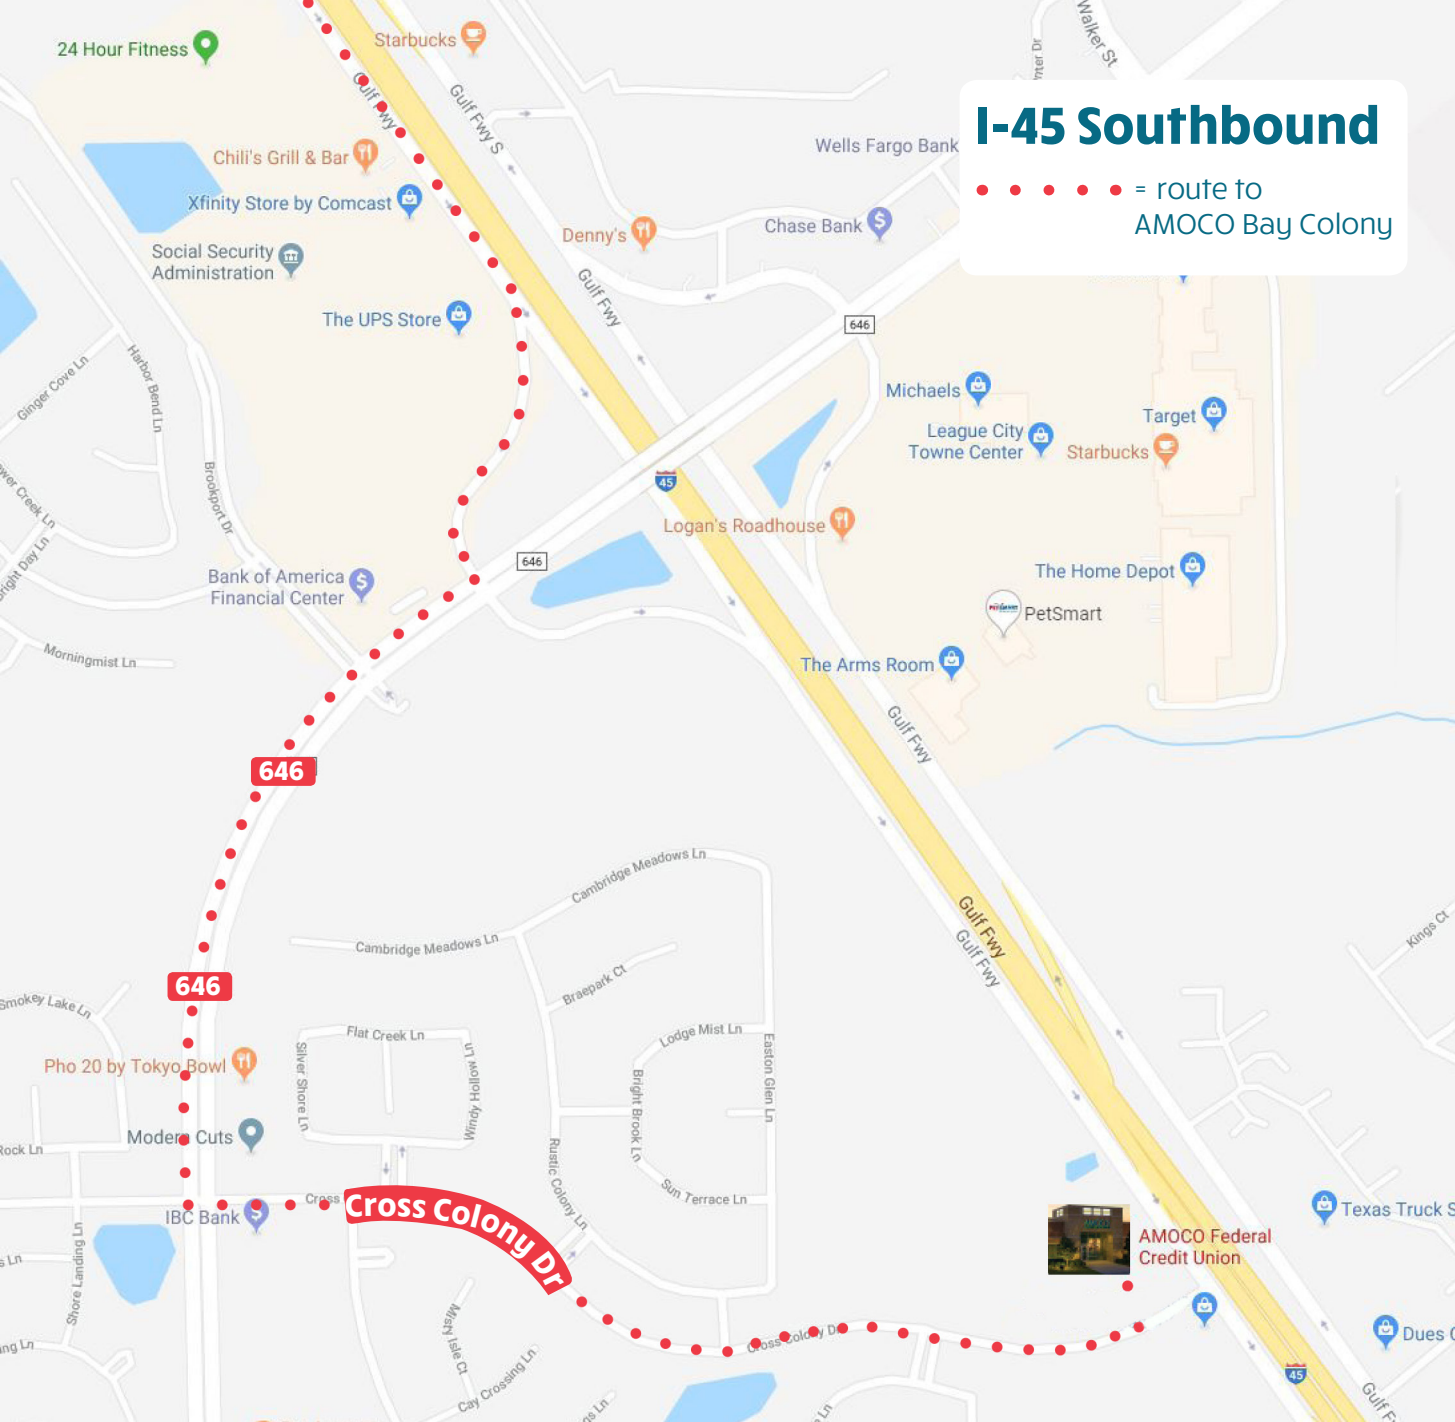

I-45 Southbound
● ● ● ● ● = route to
AMOCO Bay Colony

24 Hour Fitness

Starbucks

Chili's Grill & Bar

Xfinity Store by Comcast

Social Security Administration

The UPS Store

Bank of America Financial Center

646

646

Pho 20 by Tokyo Bowl

Moder Cuts

IBC Bank

Cross Colony Dr

AMOCO Federal Credit Union

Texas Truck S